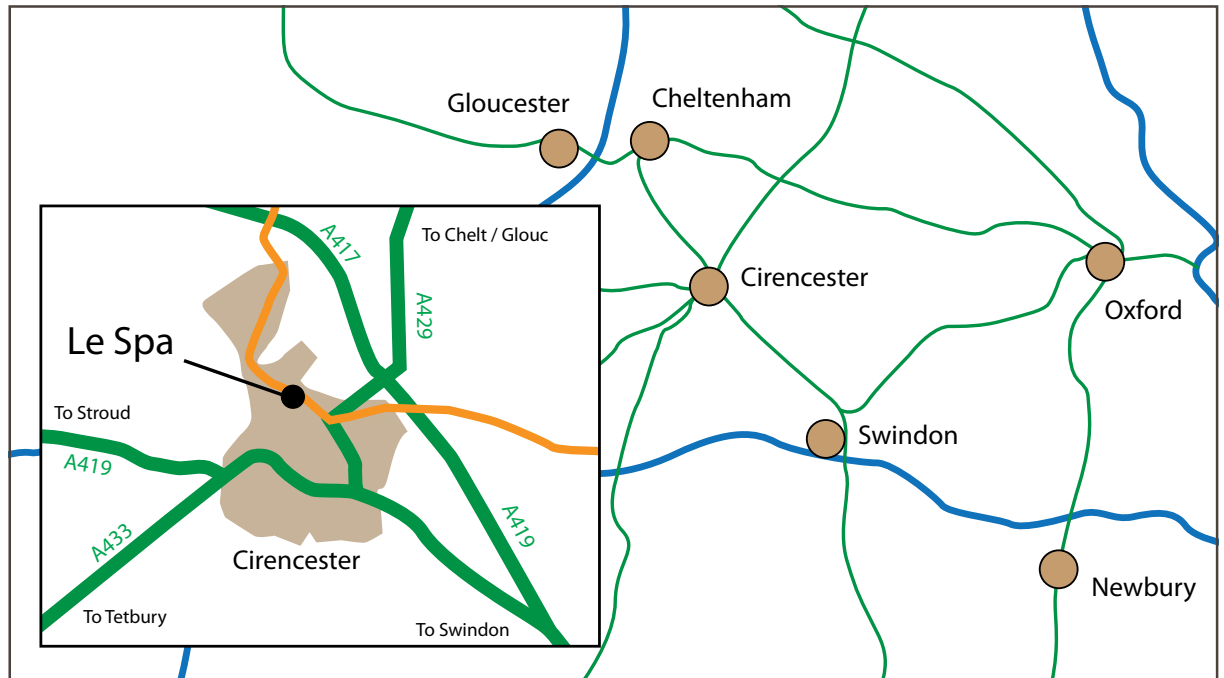

Directions to Le Spa

Cirencester GL7 2LA

01285 653840

From Gloucester and the M5:

Leave motorway at junction 11A, follow the A417 towards Cirencester until the Stratton exit. Take the slip road and follow for 1 mile. Le Spa is situated on Gloucester Road on the left hand side.

From Cheltenham:

Follow the A435 to Cirencester. Turn right at T junction towards Gloucester. Le Spa is sign posted on right after approximately 0.5 mile.

From London via M4:

Leave motorway at junction 15 and follow signs for A419. Continue on the dual carriageway, which becomes the A417.

Continue on the A417 and leave it at the Stratton/Cirencester turn off and turn left towards Cirencester.

At the next roundabout turn right and follow this road towards Stratton. This is Abbey Way that turns into Gloucester Road. After approx 2 miles Le Spa is situated on the right hand side.